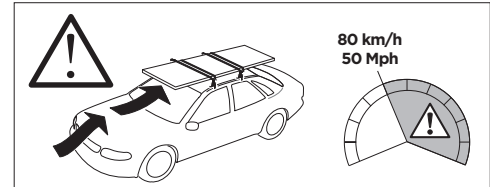

1

Kit 145377

LAND ROVER Range Rover Sport (L461), 5-dr SUV, 22-

ISO 11154-E

Bring your life
thule.com

THULE WingBar Evo	THULE WingBar Edge	THULE WingBar	THULE SquareBar Evo	Evo X (scale)	Edge X (scale)
LAND ROVER Range Rover Sport (L461), 5-dr SUV, 22-				56,5	B

THULE ProBar Evo	THULE SlideBar Evo	X (mm/inch)		
LAND ROVER Range Rover Sport (L461), 5-dr SUV, 22-		1216 mm / 47 7/8"		

THULE WingBar Evo	THULE WingBar Edge	THULE WingBar	THULE SquareBar Evo	Evo Y (scale)	Edge Y (scale)
LAND ROVER Range Rover Sport (L461), 5-dr SUV, 22-				54	G

THULE ProBar Evo	THULE SlideBar Evo	Y (mm/inch)		
LAND ROVER Range Rover Sport (L461), 5-dr SUV, 22-		1191 mm / 46 7/8"		

	W (mm/inch)	Z (mm/inch)
LAND ROVER Range Rover Sport (L461), 5-dr SUV, 22-	725 mm / 28 1/2"	350 mm / 13 3/4"