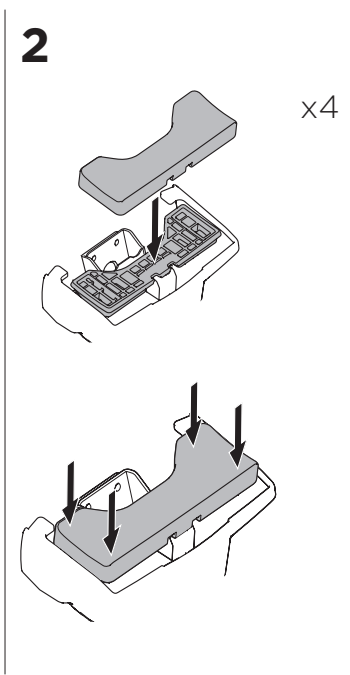

1

Kit 145377

LAND ROVER Range Rover Sport (L461), 5-dr SUV, 22-

ISO 11154-E

Bring your life
thule.com

THULE WingBar Evo	THULE WingBar Edge	THULE WingBar	THULE SquareBar Evo	Evo X (scale)	Edge X (scale)
LAND ROVER Range Rover Sport (L461), 5-dr SUV, 22-				56,5	B

THULE ProBar Evo	THULE SlideBar Evo	X (mm/inch)		
LAND ROVER Range Rover Sport (L461), 5-dr SUV, 22-		1216 mm / 47 7/8"		

THULE WingBar Evo	THULE WingBar Edge	THULE WingBar	THULE SquareBar Evo	Evo Y (scale)	Edge Y (scale)
LAND ROVER Range Rover Sport (L461), 5-dr SUV, 22-				54	G

THULE ProBar Evo	THULE SlideBar Evo	Y (mm/inch)		
LAND ROVER Range Rover Sport (L461), 5-dr SUV, 22-		1191 mm / 46 7/8"		

	W (mm/inch)	Z (mm/inch)
LAND ROVER Range Rover Sport (L461), 5-dr SUV, 22-	725 mm / 28 1/2"	350 mm / 13 3/4"