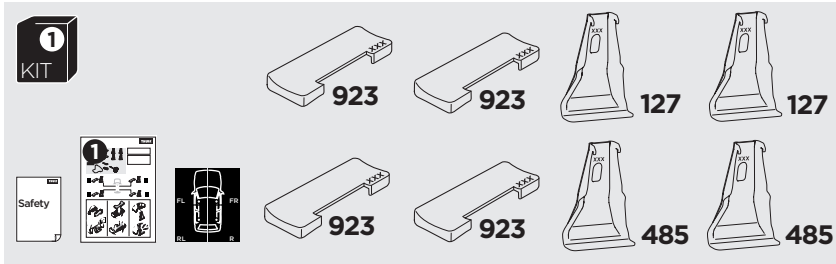

1

Kit 145377

LAND ROVER Range Rover Sport (L461), 5-dr SUV, 22-

ISO 11154-E

Bring your life
thule.com

THULE WingBar Evo	THULE WingBar Edge	THULE WingBar	THULE SquareBar Evo	Evo X (scale)	Edge X (scale)
LAND ROVER Range Rover Sport (L461), 5-dr SUV, 22-				56,5	B

THULE ProBar Evo	THULE SlideBar Evo	X (mm/inch)		
LAND ROVER Range Rover Sport (L461), 5-dr SUV, 22-		1216 mm / 47 7/8"		

THULE WingBar Evo	THULE WingBar Edge	THULE WingBar	THULE SquareBar Evo	Evo Y (scale)	Edge Y (scale)
LAND ROVER Range Rover Sport (L461), 5-dr SUV, 22-				54	G

THULE ProBar Evo	THULE SlideBar Evo	Y (mm/inch)		
LAND ROVER Range Rover Sport (L461), 5-dr SUV, 22-		1191 mm / 46 7/8"		

	W (mm/inch)	Z (mm/inch)
LAND ROVER Range Rover Sport (L461), 5-dr SUV, 22-	725 mm / 28 1/2"	350 mm / 13 3/4"