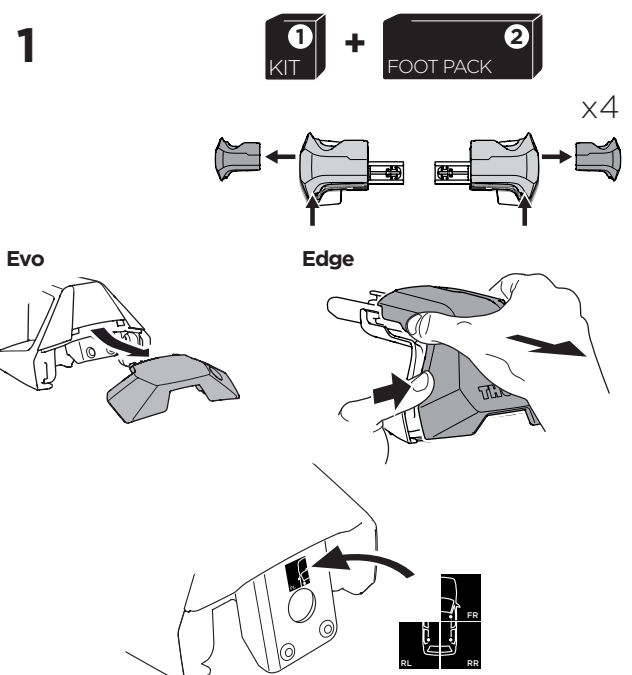

1

Kit 145377

LAND ROVER Range Rover Sport (L461), 5-dr SUV, 22-

ISO 11154-E

Bring your life
thule.com

THULE WingBar Evo	THULE WingBar Edge	THULE WingBar	THULE SquareBar Evo	Evo X (scale)	Edge X (scale)
LAND ROVER Range Rover Sport (L461), 5-dr SUV, 22-				56,5	B

THULE ProBar Evo	THULE SlideBar Evo	X (mm/inch)		
LAND ROVER Range Rover Sport (L461), 5-dr SUV, 22-		1216 mm / 47 7/8"		

THULE WingBar Evo	THULE WingBar Edge	THULE WingBar	THULE SquareBar Evo	Evo Y (scale)	Edge Y (scale)
LAND ROVER Range Rover Sport (L461), 5-dr SUV, 22-				54	G

THULE ProBar Evo	THULE SlideBar Evo	Y (mm/inch)		
LAND ROVER Range Rover Sport (L461), 5-dr SUV, 22-		1191 mm / 46 7/8"		

	W (mm/inch)	Z (mm/inch)
LAND ROVER Range Rover Sport (L461), 5-dr SUV, 22-	725 mm / 28 1/2"	350 mm / 13 3/4"