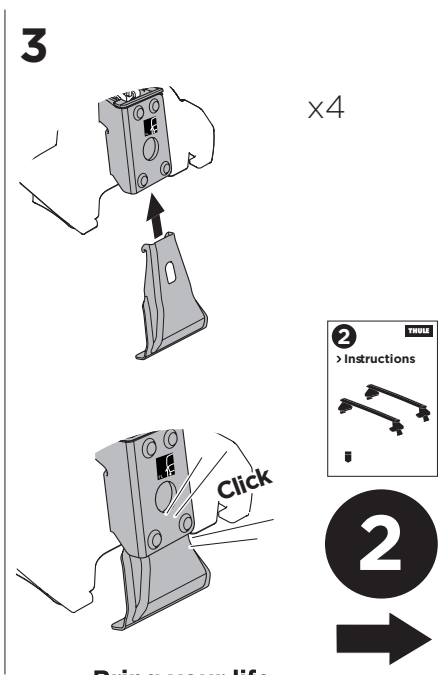

1

Kit 145377

LAND ROVER Range Rover Sport (L461), 5-dr SUV, 22-

ISO 11154-E

Bring your life
thule.com

THULE WingBar Evo	THULE WingBar Edge	THULE WingBar	THULE SquareBar Evo	Evo X (scale)	Edge X (scale)
LAND ROVER Range Rover Sport (L461), 5-dr SUV, 22-				56,5	B

THULE ProBar Evo	THULE SlideBar Evo	X (mm/inch)		
LAND ROVER Range Rover Sport (L461), 5-dr SUV, 22-		1216 mm / 47 7/8"		

THULE WingBar Evo	THULE WingBar Edge	THULE WingBar	THULE SquareBar Evo	Evo Y (scale)	Edge Y (scale)
LAND ROVER Range Rover Sport (L461), 5-dr SUV, 22-				54	G

THULE ProBar Evo	THULE SlideBar Evo	Y (mm/inch)		
LAND ROVER Range Rover Sport (L461), 5-dr SUV, 22-		1191 mm / 46 7/8"		

	W (mm/inch)	Z (mm/inch)
LAND ROVER Range Rover Sport (L461), 5-dr SUV, 22-	725 mm / 28 1/2"	350 mm / 13 3/4"