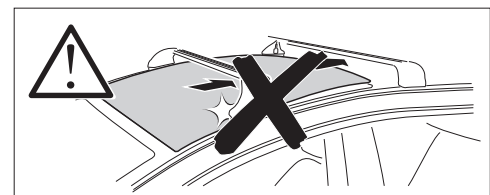

1

Kit 145377

LAND ROVER Range Rover Sport (L461), 5-dr SUV, 22-

ISO 11154-E

Bring your life
thule.com

THULE WingBar Evo	THULE WingBar Edge	THULE WingBar	THULE SquareBar Evo	Evo X (scale)	Edge X (scale)
LAND ROVER Range Rover Sport (L461), 5-dr SUV, 22-				56,5	B

THULE ProBar Evo	THULE SlideBar Evo	X (mm/inch)		
LAND ROVER Range Rover Sport (L461), 5-dr SUV, 22-		1216 mm / 47 7/8"		

THULE WingBar Evo	THULE WingBar Edge	THULE WingBar	THULE SquareBar Evo	Evo Y (scale)	Edge Y (scale)
LAND ROVER Range Rover Sport (L461), 5-dr SUV, 22-				54	G

THULE ProBar Evo	THULE SlideBar Evo	Y (mm/inch)		
LAND ROVER Range Rover Sport (L461), 5-dr SUV, 22-		1191 mm / 46 7/8"		

	W (mm/inch)	Z (mm/inch)
LAND ROVER Range Rover Sport (L461), 5-dr SUV, 22-	725 mm / 28 1/2"	350 mm / 13 3/4"