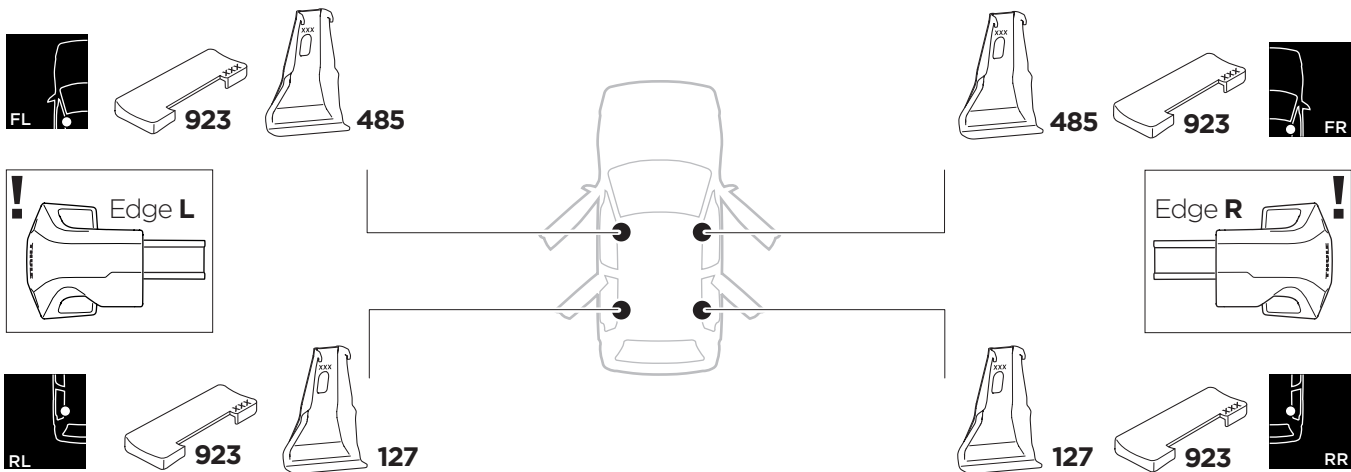

1

Kit 145377

LAND ROVER Range Rover Sport (L461), 5-dr SUV, 22-

ISO 11154-E

Bring your life
thule.com

THULE WingBar Evo	THULE WingBar Edge	THULE WingBar	THULE SquareBar Evo	Evo X (scale)	Edge X (scale)
LAND ROVER Range Rover Sport (L461), 5-dr SUV, 22-				56,5	B

THULE ProBar Evo	THULE SlideBar Evo	X (mm/inch)		
LAND ROVER Range Rover Sport (L461), 5-dr SUV, 22-		1216 mm / 47 7/8"		

THULE WingBar Evo	THULE WingBar Edge	THULE WingBar	THULE SquareBar Evo	Evo Y (scale)	Edge Y (scale)
LAND ROVER Range Rover Sport (L461), 5-dr SUV, 22-				54	G

THULE ProBar Evo	THULE SlideBar Evo	Y (mm/inch)		
LAND ROVER Range Rover Sport (L461), 5-dr SUV, 22-		1191 mm / 46 7/8"		

	W (mm/inch)	Z (mm/inch)
LAND ROVER Range Rover Sport (L461), 5-dr SUV, 22-	725 mm / 28 1/2"	350 mm / 13 3/4"