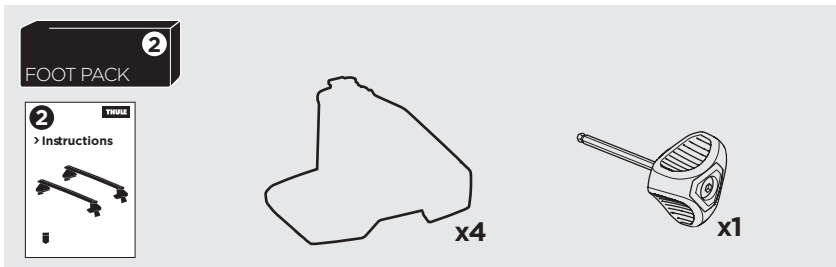

1

Kit 145377

LAND ROVER Range Rover Sport (L461), 5-dr SUV, 22-

ISO 11154-E

Bring your life
thule.com

THULE WingBar Evo	THULE WingBar Edge	THULE WingBar	THULE SquareBar Evo	Evo X (scale)	Edge X (scale)
LAND ROVER Range Rover Sport (L461), 5-dr SUV, 22-				56,5	B

THULE ProBar Evo	THULE SlideBar Evo	X (mm/inch)		
LAND ROVER Range Rover Sport (L461), 5-dr SUV, 22-		1216 mm / 47 7/8"		

THULE WingBar Evo	THULE WingBar Edge	THULE WingBar	THULE SquareBar Evo	Evo Y (scale)	Edge Y (scale)
LAND ROVER Range Rover Sport (L461), 5-dr SUV, 22-				54	G

THULE ProBar Evo	THULE SlideBar Evo	Y (mm/inch)		
LAND ROVER Range Rover Sport (L461), 5-dr SUV, 22-		1191 mm / 46 7/8"		

	W (mm/inch)	Z (mm/inch)
LAND ROVER Range Rover Sport (L461), 5-dr SUV, 22-	725 mm / 28 1/2"	350 mm / 13 3/4"